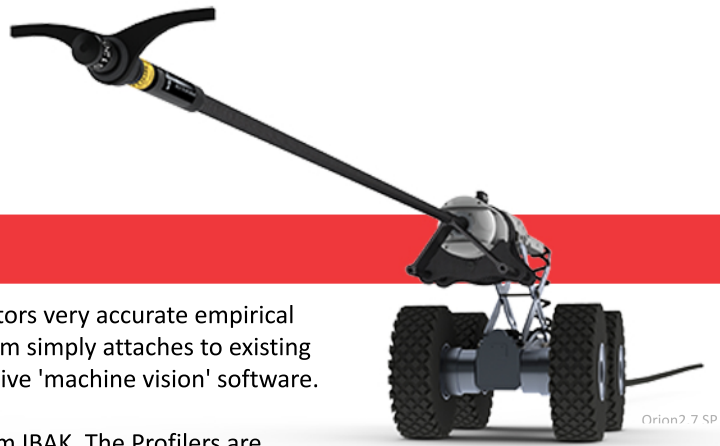

# SnapOnProfiler

## IBAK CAMERAS - SPECIFICATIONS

The Profiler has been developed to provide pipeline engineers and contractors very accurate empirical data on the ovality of new and existing flexible pipelines. The SnapOn system simply attaches to existing CCTV Camera and the resulting CCTV recordings are analysed using innovative 'machine vision' software.

The battery powered units easily attach to specified CCTV camera units from IBAK. The Profilers are constructed of high strength carbon fibre and aluminum to withstand the nature of the industry. There are no moving parts within the units making deployment simple and easy.