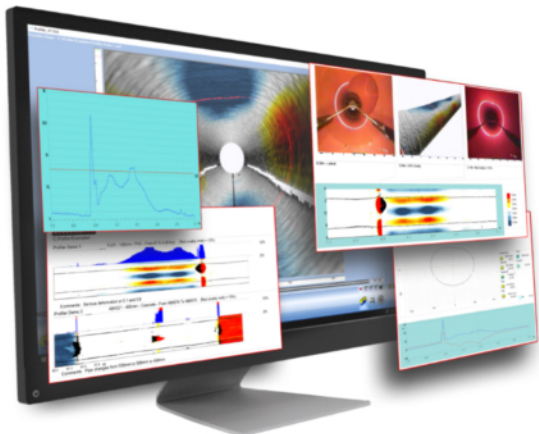

SOFTWARE

System	Operating System	Windows 7, Windows 10
	CPU	2GHz or Greater
	RAM	1GB
	Graphics Card	Recommend Dedicated
	Disk Space	1GB
Deliverables	Reports	Ovality, Pipe Size, X-Y Diameter
	Languages	English, Deutsch, Français Canadien, Svenska, Magyar, Português, Español, 日本語, العربية, русский язык
	Viewer	Stand alone Freeware
	Exports	PDF, STL, CSV

The information in this publication, including but not limited to textual content and pictures, is provisional, provided for reference purposes only and may be subject to change without prior notice.
SnapOnDatasheet IBAK v4.0 - June 2023